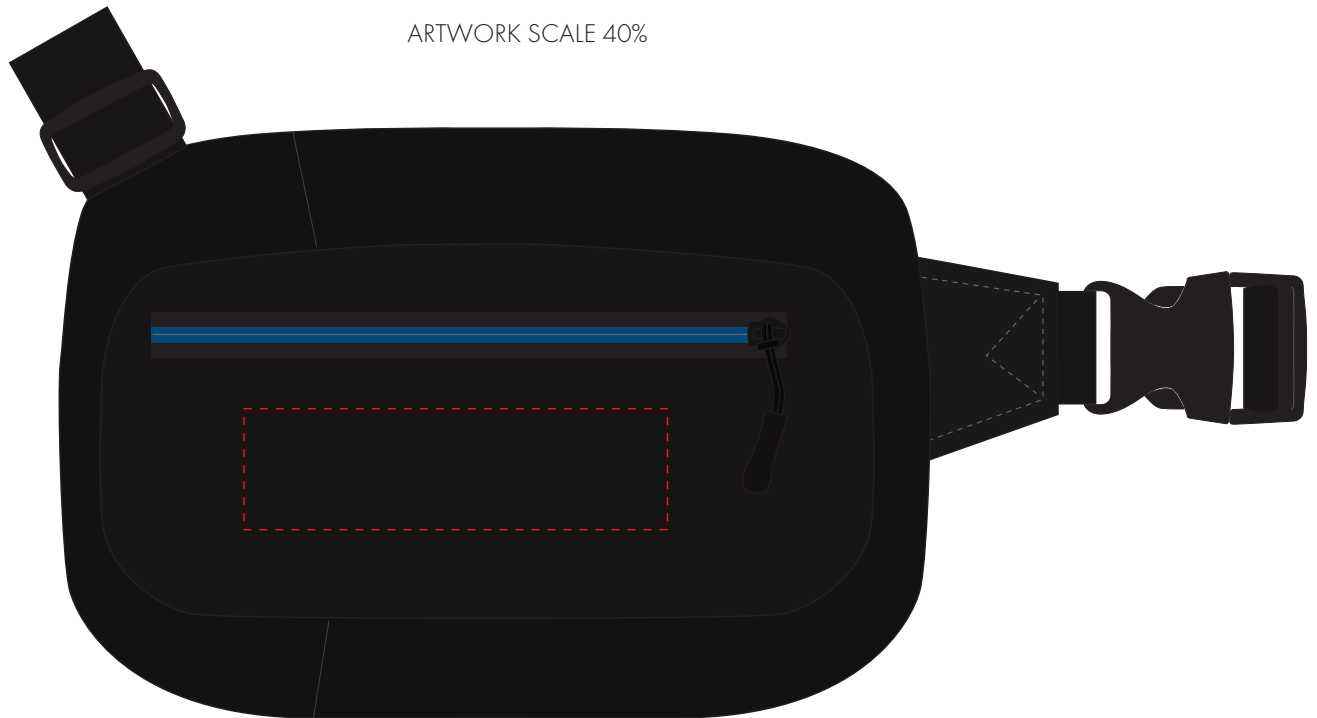

Your Ref:	Quantity:	Product Code: QB0035
Our Ref:	Version: 1	Product Colour: BLACK

PRINTING CONCERNS:**PRODUCT INFO: DUE TO THE NATURE OF THE PRODUCT THE PRINT POSITION MAY VARY BY 2 - 3 MM**

We stock this item in the following colours

PANTONE REFERENCE(S)
 Full Colour Printing

Product Image for visualisation
- colours may vary

The dashed line is to demonstrate print area and will not appear on your printed item

PLEASE NOTE:

- All colours including print and product are for visual purposes only and should not be regarded as the actual colour of the product and print.
- Some products may vary from batch to batch and may differ from previous orders.
- The colour and texture of a product can also have an effect on the final print colour.
- By approving this order we accept that you understand these terms.

To proceed, please approve visual via the online system.

ARTWORK SCALE 100%

Max print area: 140mm x 40mm